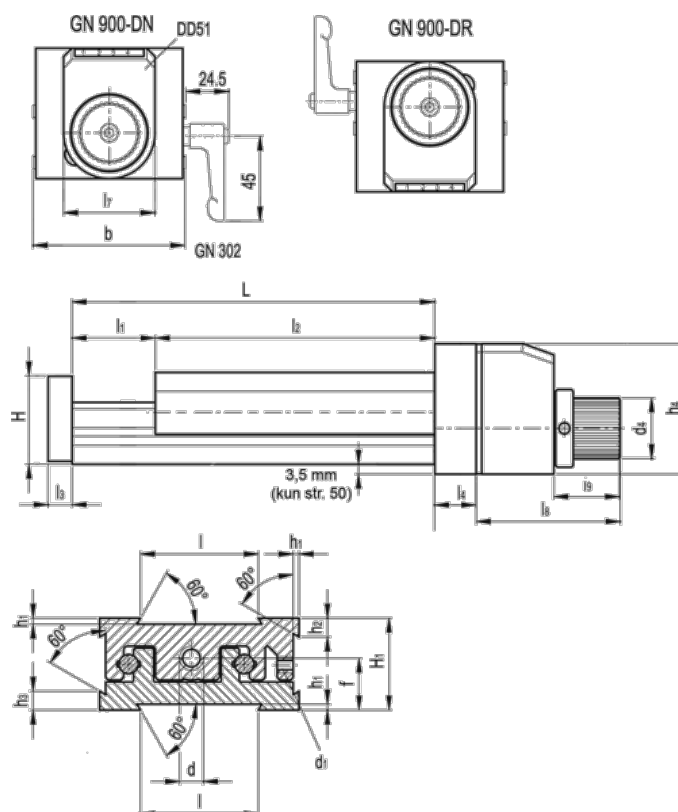

Article number: 20777013

Description: Adjustable slide unit
GN 900-50-170-100-DR-2

Measures

b = 50	h2 = 4.5	l7 = 33
d = M6x1	h3 = 7.0	l8 = 52
d1 = M4	h4 = 47	l9 = 24
d4 = 22	l = 30	
f = 13.0	L - l1 = 170-100	
H = 23.0	l2 = 70	
h1 = 1.5	l3 = 6	
H1 = 23	l4 = 12	